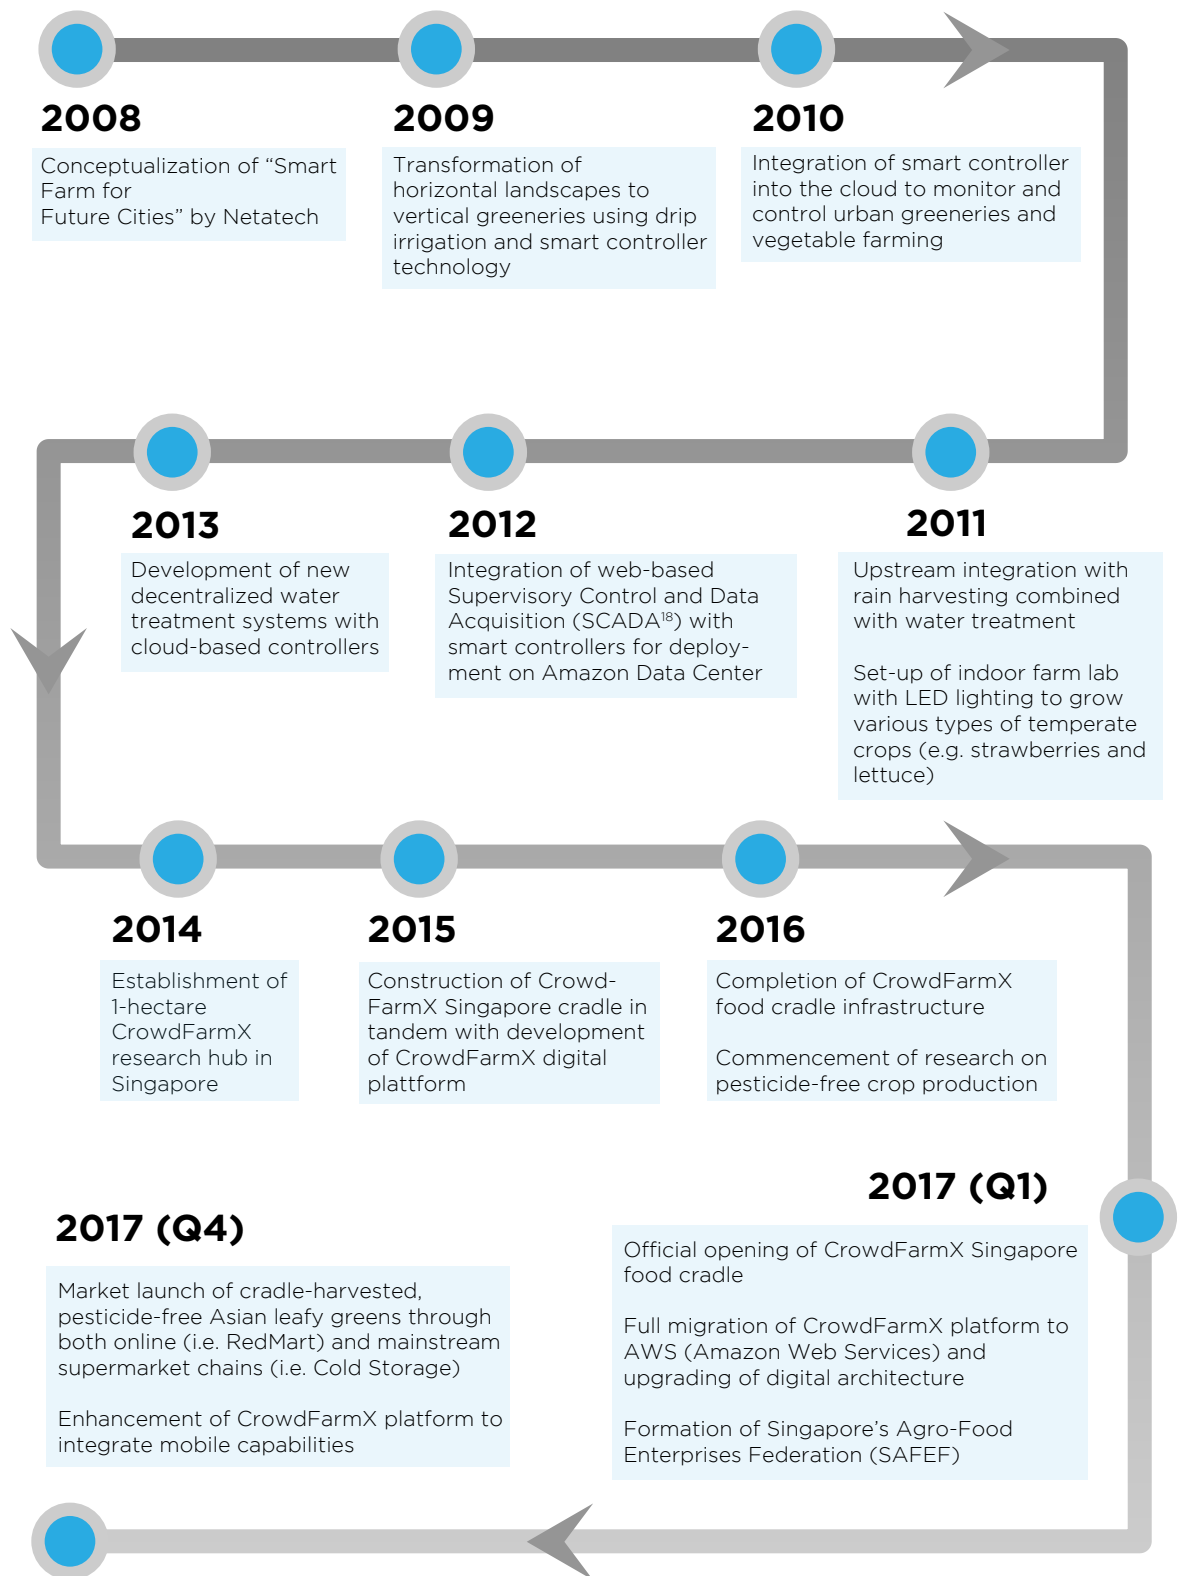

### 11.1 Achieved Road Map by Netatech Group of Companies (2008 - 2018)

<sup>17</sup> Roadmaps for the future stated in paragraphs 10.2 and 10.3 are based on assumptions that the hardcap is reached

<sup>18</sup> SCADA is a specialized control system architecture that uses data network communications, computers and graphical user interfaces for high-level process supervisory management.

## 11.2 Farmers Onboarding Roadmap: The Next 32 years (Till 2050)