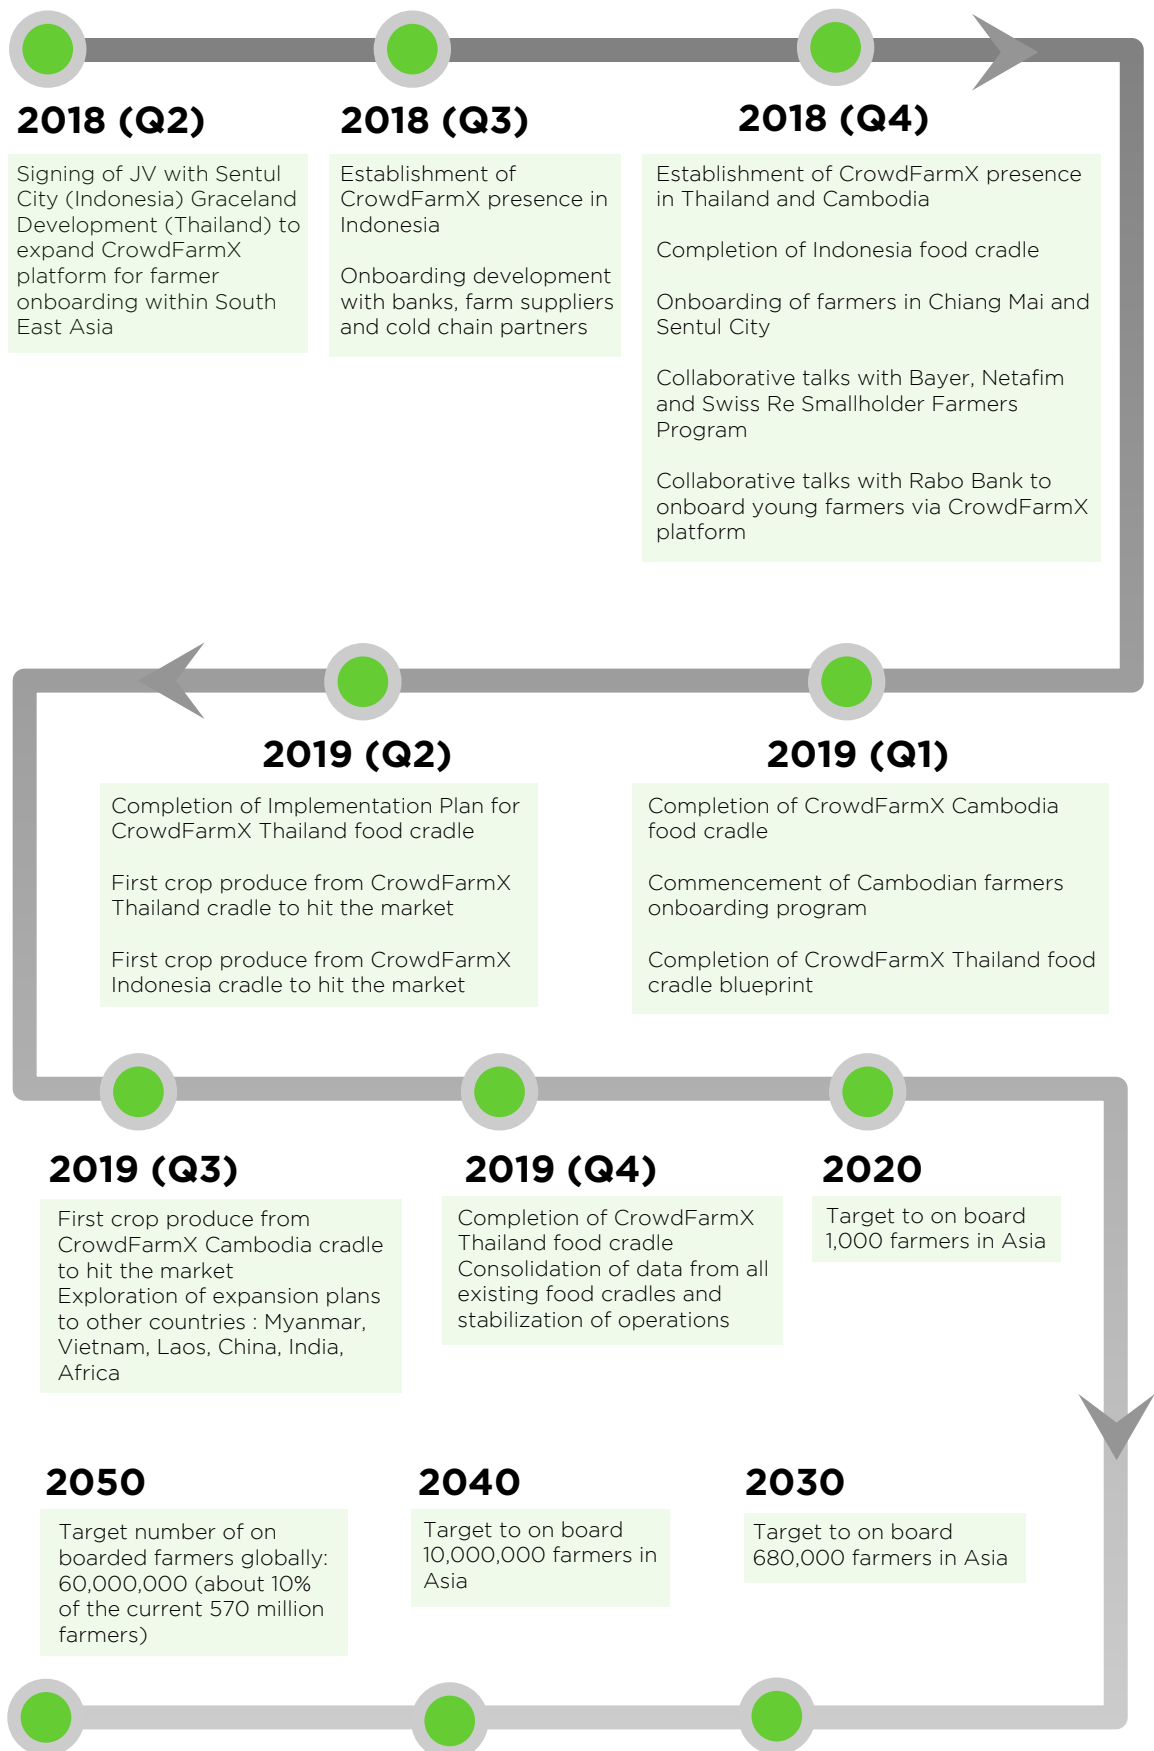

## 11. ROADMAPS <sup>17</sup>

### 11.1 Achieved Road Map by Netatech Group of Companies (2008 - 2018)

<sup>17</sup> Roadmaps for the future stated in paragraphs 10.2 and 10.3 are based on assumptions that the hardcap is reached

<sup>18</sup> SCADA is a specialized control system architecture that uses data network communications, computers and graphical user interfaces for high-level process supervisory management.

## 11.2 Farmers Onboarding Roadmap: The Next 32 years (Till 2050)